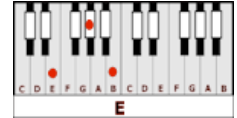

KENTUCKY WOMAN – Neil Diamond (A)

CAPO 2ND FRET

GUITAR / KEYBOARD CHORDS:

A=xo222o
B

Asus4=xo223o
Bsus4

Asus2=x02200
Bsus2

D=xxo232
E

E=o221oo
F#

Bm=xx4432
C#m

INTRO: A/B Asus4/Bsus4 - A/B - Asus2/Bsus2 X2

A/B D/E A/B D/E - E/F#
Kentucky woman she shines with her own kind of light
A/B D/E A/B
She'd look at you once and a day what's all wrong looks all right
D/E E/F#
And I love her, God knows I love her

REPEAT CHORUS

Bm/C#m **Bm/C#m**
BRIDGE: I don't want much.....the good Lord's earth beneath my feet
Bm/C#m **Bm/C#m**
A gentle touch.....from that one girl, and life is
A/B **D/E** **E/F#**
Sweet and good.....ain't no doubt.....I'm talkin' about